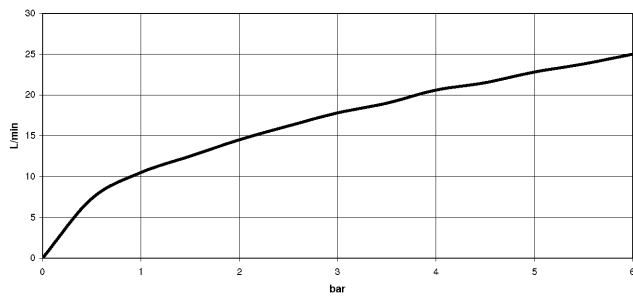

33 200 710

- 190mm projection
- circular normal flow
- automatic bath/shower diverter
- 3/8" shower outlet
- 1/2" connection
- gauge 150 mm - 10 mm
- max. flow 17.8 l/min at 3 bar flow pressure

Intrinsic protection against back flow.

Chrome

33 200 710-00

Brushed Platinum

33 200 710-06

33 200 710

Flow rate chart

Certificates

LGA_9961.