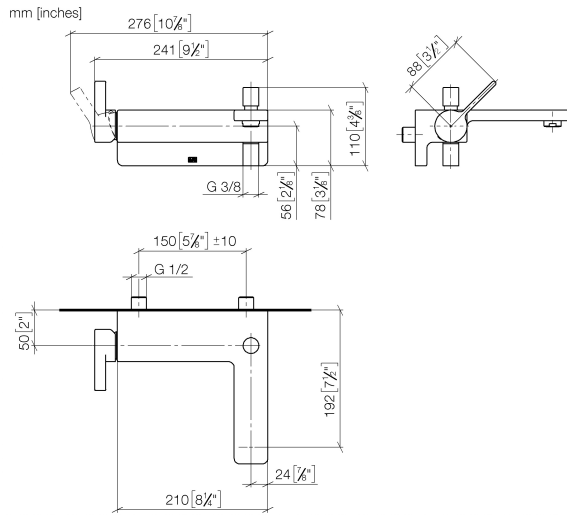

33 200 710

- 190mm projection
- circular normal flow
- automatic bath/shower diverter
- 3/8" shower outlet
- 1/2" connection
- gauge 150 mm - 10 mm
- max. flow 17.8 l/min at 3 bar flow pressure

Intrinsic protection against back flow.

Chrome

33 200 710-00

Brushed Platinum

33 200 710-06

33 200 710

Flow rate chart

Certificates

LGA_9961.

Belgaqua_21-376-
27_1.

33 200 710

Parts for other finishes can be found here: [Brushed](#) [Platinum](#)

Spare parts list

No.	Item Number	Name	Quantity used	Delivery time
1	09 20 71 031-00	handle	1	10
2	90 14 10 033 00 90	seal	1	2
3	09 21 34 080-00	nipple	1	10
4	90 14 10 055 00 90	seal	1	2
5	90 16 02 023 00 90	spring	1	2
6	09 31 09 094 20-00	pull-rod	1	10
7	90 11 04 042 00 90	connection	2	2
8	09 14 10 122 90	seal	1	2
9	09 24 03 129-00	nipple	1	10
10	90 21 02 069 00-00	cover	1	10
11	09 20 71 001-00	handle	1	10
12	90 31 11 030 00 90	pin	1	2
13	90 31 20 109 00 90	plug	1	2
14	09 24 04 141-00	nut	1	10
15	90 28 10 148 00 90	accessories	1	2
16	90 15 05 064 00 90	cartridge	1	2
17	90 23 01 118 00-00	aerator	1	10