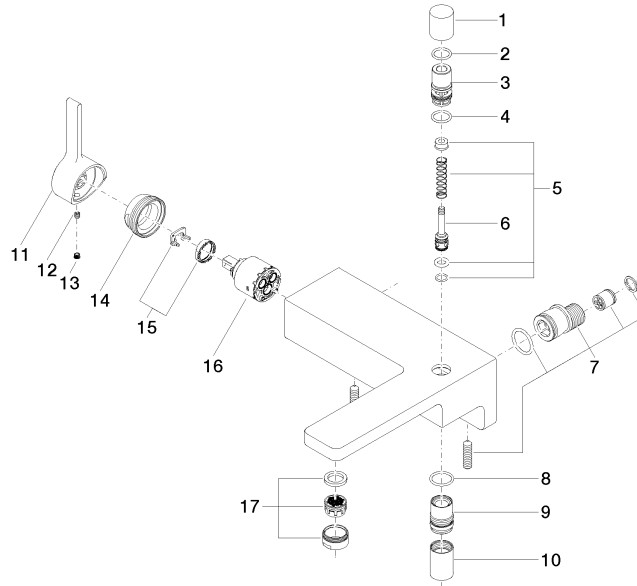

33 200 710

- 190mm projection
- circular normal flow
- automatic bath/shower diverter
- 3/8" shower outlet
- 1/2" connection
- gauge 150 mm - 10 mm
- max. flow 17.8 l/min at 3 bar flow pressure

Intrinsic protection against back flow.

Chrome

33 200 710-00

Brushed Platinum

33 200 710-06

33 200 710

Flow rate chart

Certificates

LGA_9961.

Belgaqua_21-376-
27_1.

33 200 710

Parts for other finishes can be found here: [Brushed](#) [Platinum](#)

Spare parts list

No.	Item Number	Name	Quantity used	Delivery time
1	09 20 71 031-00	handle	1	10
2	90 14 10 033 00 90	seal	1	2
3	09 21 34 080-00	nipple	1	10
4	90 14 10 055 00 90	seal	1	2
5	90 16 02 023 00 90	spring	1	2
6	09 31 09 094 20-00	pull-rod	1	10
7	90 11 04 042 00 90	connection	2	2
8	09 14 10 122 90	seal	1	2
9	09 24 03 129-00	nipple	1	10
10	90 21 02 069 00-00	cover	1	10
11	09 20 71 001-00	handle	1	10
12	90 31 11 030 00 90	pin	1	2
13	90 31 20 109 00 90	plug	1	2
14	09 24 04 141-00	nut	1	10
15	90 28 10 148 00 90	accessories	1	2
16	90 15 05 064 00 90	cartridge	1	2
17	90 23 01 118 00-00	aerator	1	10